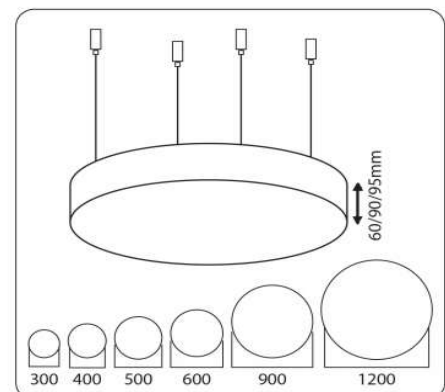

Dia=600mm
H=60/90/95mm

Frame

Aluminium

Color Tempertaure

3000K

Power

20W

Total Luminous Flux

L70 minimum at 50,000
burning hours

Dimension diagram

Remarks:-

Address: Plot #7 Saroorpur-Nangla Industrial Area,Ballabgarh-Sohna Road,Faridabad-121005

Email: info@sovitron.com