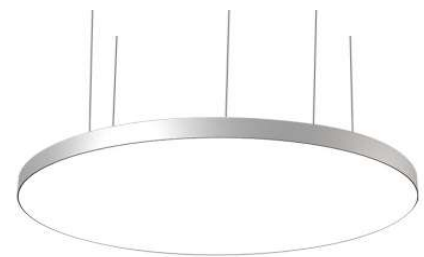

Sovitron Interior Pvt.Ltd.

Model Name

Disc Pendant /DLADISCDPD-20

Description

Architectural Light

Technical description

Image

Dimension

Dia=600mm
H=60/90/95mm

Frame

Aluminium

Color Tempertaure

3000K

Power

20W

Total Luminous Flux

2000 lm

Efficacy

100 lm/W

IP rating

50

Color Rendering

≥80

Mounting

Pendant

Optics

White Opal Diffuser

Dimming

NON-Dimmable

Operating Voltage

220-240 VAC

Standard Lifetime

L70 minimum at 50,000
burning hours

Dimension diagram